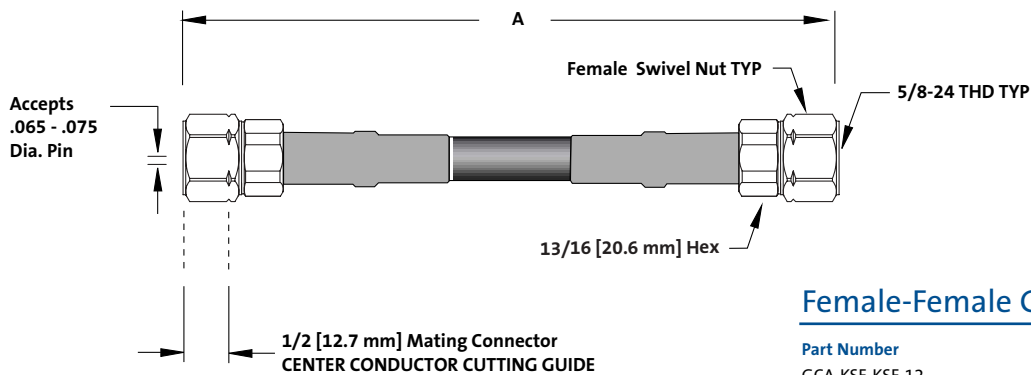

Female-Male GCA

Part Number	A (inches)	A (centimeters)
GCA-KSF-KSM-12	12"	[30.5 cm]
GCA-KSF-KSM-24	24"	[61.0 cm]
GCA-KSF-KSM-36	36"	[91.4 cm]
GCA-KSF-KSM-48	48"	[121.9 cm]

Male-Male GCA

Part Number	A (inches)	A (centimeters)
GCA-KSM-KSM-12	12"	[30.5 cm]
GCA-KSM-KSM-24	24"	[61.0 cm]
GCA-KSM-KSM-36	36"	[91.4 cm]
GCA-KSM-KSM-48	48"	[121.9 cm]

Female-Female GCA

Part Number	A (inches)	A (centimeters)
GCA-KSF-KSF-12	12"	[30.5 cm]
GCA-KSF-KSF-24	24"	[61.0 cm]
GCA-KSF-KSF-36	36"	[91.4 cm]
GCA-KSF-KSF-48	48"	[121.9 cm]